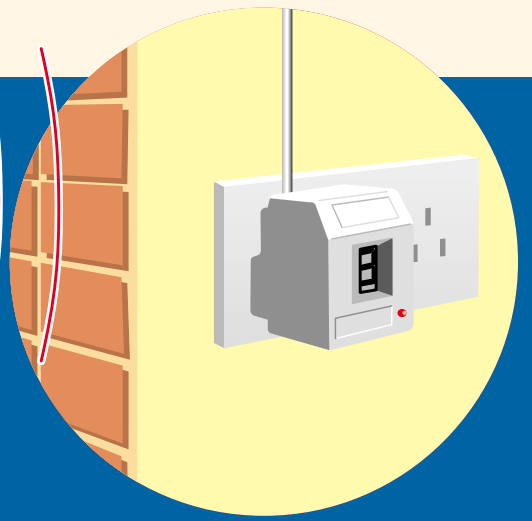

## The ideal wireless tank gauge

The Watchman is a revolutionary electronic gauge that allows you to monitor the level of liquid in your storage tank – all from the comfort of your home or office!

**Operates on any tank**

**Easily installed - no wiring**

**Plugs into any 13amp socket**

**Up to 1000 metres range**

**Shows tank level in tenths, updated hourly**

**Flashes red warning light when level is low**

**Works with the FullStop to prevent overfills**

## The Watchman regularly checks your supply

**1** A probe is fitted inside your storage tank. Using new technology it senses the level of liquid and its small transmitter sends this information out by regular radio signals up to 1,000 metres, right into your premises.

**2** Once your Watchman is plugged into an electrical socket you can read the level of liquid in your tank from its clear display. No need to go out into the cold to check your level.

**3** Your Watchman measures the level of liquid in your tank in tenths. When the level is low its red light pulses to attract your attention.