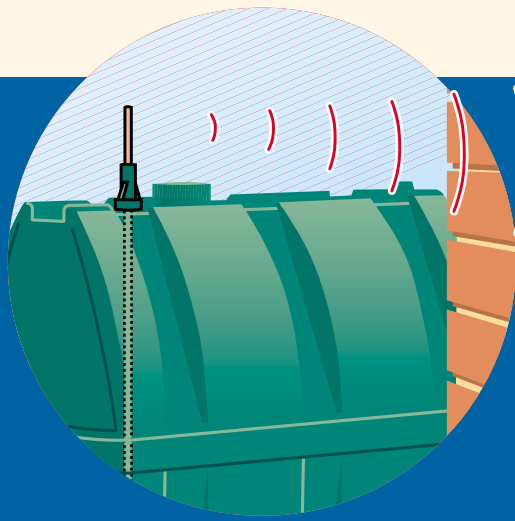

## The ideal wireless tank gauge

The Watchman is a revolutionary electronic gauge that allows you to monitor the level of liquid in your storage tank – all from the comfort of your home or office!

**Operates on any tank**

**Easily installed - no wiring**

**Plugs into any 13amp socket**

**Up to 1000 metres range**

**Shows tank level in tenths, updated hourly**

**Flashes red warning light when level is low**

**Works with the FullStop to prevent overfills**

## The Watchman regularly checks your supply

**1** A probe is fitted inside your storage tank. Using new technology it senses the level of liquid and its small transmitter sends this information out by regular radio signals up to 1,000 metres, right into your premises.

**2** Once your Watchman is plugged into an electrical socket you can read the level of liquid in your tank from its clear display. No need to go out into the cold to check your level.

**3** Your Watchman measures the level of liquid in your tank in tenths. When the level is low its red light pulses to attract your attention.